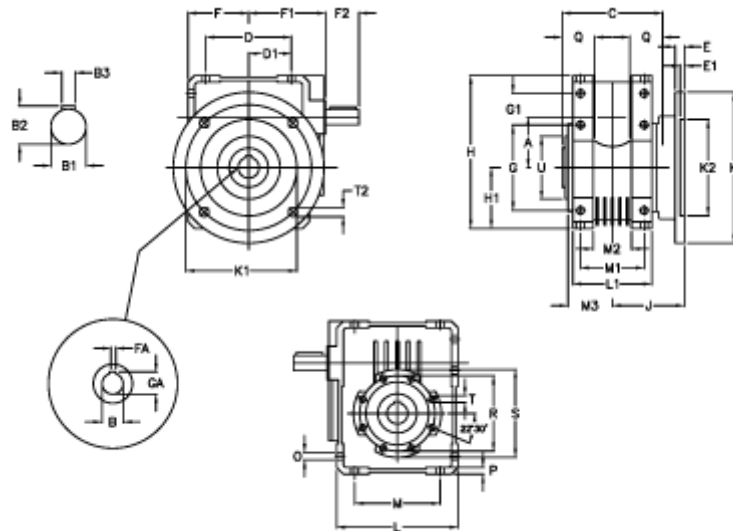

Article number: 3922110023500

Description: Worm gear with solid input shaft
W 110UFC1-23-HS unassembled

Measures

A = 110.10	Description = W110UFC-xx-P80 B5	G1 = 58.0	L = 250	Q = 45
B = 42	E = 20	GA = 45.3	L1 = 143	R = 165
B1 = 25	E1 = 12	H = 308.0	M = 184	S = 200
B2 = 28.0	F = 125.0	H1 = 125.0	M1 = 115	T = M12x19
B3 = 8	F1 = 157.0	J = 131.5	M2 = 69	T2 = 13.0
C = 155	F2 = 60	K = 280	M3 = 73.0	U = 130
D = 174.0	FA = 12	K1 = 230	O = 14.0	
D1 = 82.0	G = 184	K2 = 170	P = 14	